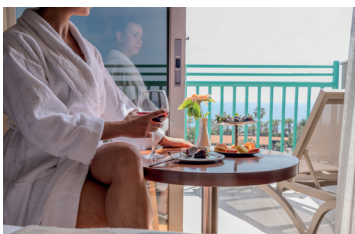

ROOM FITTINGS AND EQUIPMENT

•Central Air Conditioning / VRV System	•Wi-fi Connection
•Safe box	•Landline Phone In Bathroom
•Satellite TV	•Bathtub (In some Club Rooms, Family Rooms and Standard Rooms)
•Mini bar	•Hair Dryer
•Carpet Floor / PVC Coated Floor	•Electricity is 220 Volts
•Direct Phone	•Jacuzzi Bath In Deluxe Rooms and Honeymoon Rooms
•Card Lock System	•Tea-Coffee Set-up In Rooms
•Fire Alarm and Extinguishing System