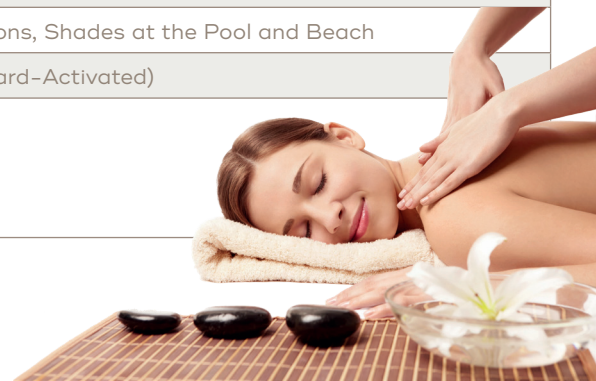

## OTHER SERVICES

PAID SERVICES	FREE SERVICES
•Baby Stroller	•Turkish Bath
•Table Reservation and Table Decoration	•Sauna
•Hairdresser	•Steam room
•Market, Leather Store, Textile Store	•Indoor pool
•Doctor Service	•Parking
•Massage / Scrub	•Safety
•Dry Cleaning	•Ironing Room
•Laundry	•Sunbeds, Cushions, Shades at the Pool and Beach
•Pavilion Reservation	•Beach Towel (Card-Activated)
•SPA HEALTH AND BEAUTY CENTER, STEAM BATH, TURKISH BATH, SAUNA, FITNESS HALL (WITH SPORTS CLOTHING) - 08:00 - 20:00 • INDOOR POOL - 08:00 - 20:00 It is open between hours.	