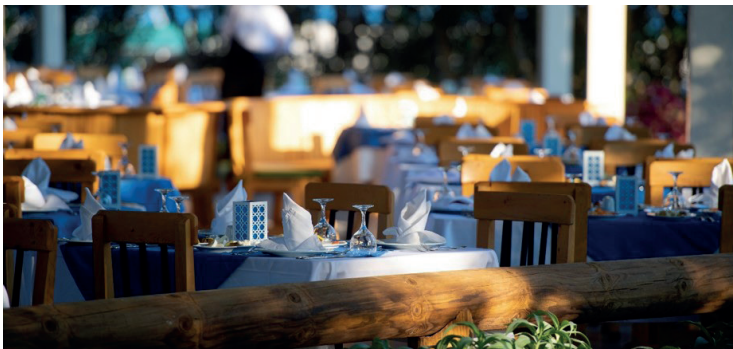

FISH RESTAURANT

RESTAURANT	CONCEPT	SERVICE TIMES	EXPLANATION
FISH RESTAURANT	A'LA CARTE	19:00 – 21:30	Seafood Cuisine-Reservation Required (Pp 10 Euro)